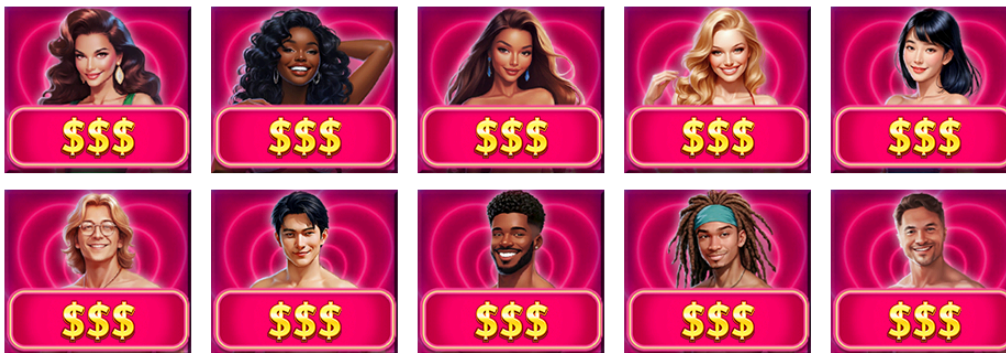

love island

UNLOCKKI

LOVE ISLAND MODIFIERS

LOVE ISLAND MODIFIERS CAN BE TRIGGERED RANDOMLY DURING ANY SPIN, AWARDING ONE OF THE FOLLOWING MODIFIERS:

BOMBSHELL IN THE VILLA – RANDOMLY ADDS CASH PRIZE, CASHPOT, SPIN THE BOTTLE, AND COLLECT SYMBOLS TO THE REELS (depending on the types of Collect symbols active, and EXCLUDING LOCK N LOVE COLLECT).

I'VE GOT A TEXT! – ADDITIONAL SCATTER SYMBOLS WILL BE ADDED TO THE REELS.

LET THERE BE LOVE – RANDOM REEL SYMBOLS WILL BE UPGRADED TO THE TOP-PAYING SYMBOL (INCLUDING WILD SYMBOLS).

DUMPING NIGHT – SYMBOLS ARE REMOVED FROM THE REELS AND NEW SYMBOLS DROP IN TO AWARD A WIN.

CASH PRIZE SYMBOLS